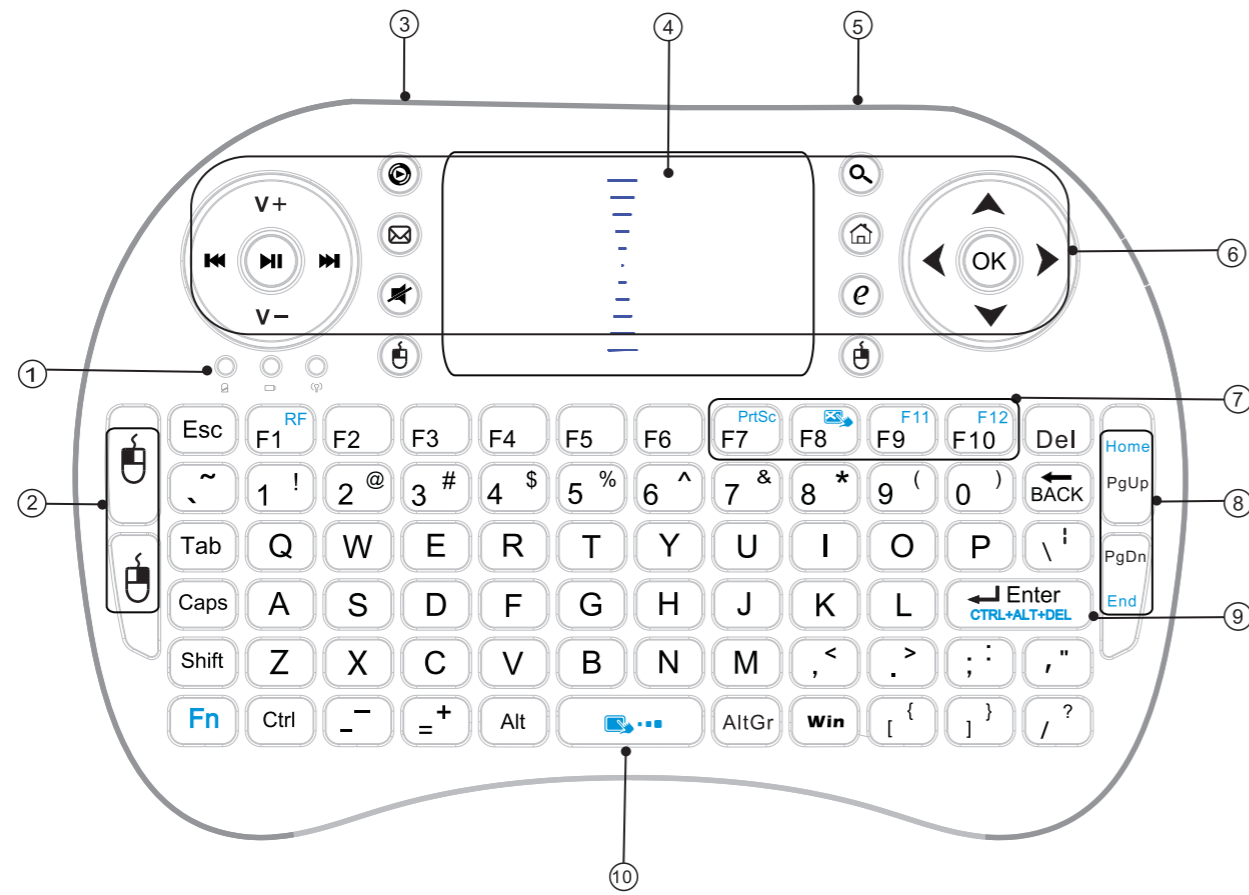

Keyboard Layout Illustration

- 1. (📶) RF Communication indicator
- ☑ Charging indicator
- 🔋 Battery capacity indicator

- 2. 🖱 Left Mouse Button
- 🖱 Right Mouse Button

- 3. USB Charging Port

- 4. Touch Pad
- Fn+TouchPad= The mouse wheel

- 5. Power switch

- 6. Multimedia Control Keys

- V+ Volume up
- V- Volume down
- ⏮ Previous
- ⏭ Next
- ⏸ Play/Pause
- 📺 Media center
- ✉ Mail shortcuts
- 🔇 Mute
- 🔍 Search
- 💻 My Computer
- 🌐 Internet Shortcuts
- OK same as Enter
- ⬆ Directional Keys :Up
- ⬇ Directional Keys :Down
- ⬅ Directional Keys :Left
- ➡ Directional Keys :Right

- 7. Fn+F7= Print screen
- Fn+F8= Lock Touch Pad(Click & Double Click)
- Fn+F9= F11
- Fn+10= F12

- 8. Page Up
- Page Down
- Fn+PaUp= Home
- Fn+PgDn=End

- 9. Fn+ENTER=Bring up the Task Manager etc

- 10.Fn+ 🖱 =Touchpad DPI Adjustable function